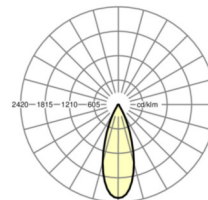

CHARACTERISTICS

Order number	19105504045
EAN number	4020863388806
Commodity code	94051190
Certification mark	IP 20, Protection class I, F, HACCP DIN10500/Food/IFS-application-related suitability/BRC, Indoor, CE
Impact resistance (IK rating)	IK03 (10°C bis 25°C)
Ambient temperatur	ta 10°C to 25°C
Warranty period	5 years

ELECTRICAL ENGINEERING

Controller	Electronic driver (2 pcs.)
System output	69W
Mains voltage	230V/50Hz
Circuit breakers (inrush current)	11 pieces/B10, 17 pieces/B16, 18 pieces/C10, 29 pieces/C16

LIGHTING TECHNOLOGY

Placement	LED, Colour rendering/Light colour CRI ≥ 90 / 4000K
Colour tolerance (MacAdam)	3SDCM
Nominal luminous flux	6756lm
LED service life	50000h L80/B10 (Tq 25°C)
Luminaire luminous efficiency	98lm/W
UGR lat./long.	24.9 / 24.9

MECHANICS

Housing colour	silver grey/white aluminium RAL 9006
Dimensions (LxWxH/DxH)	765mm x 55mm x 201mm
Weight (net)	2.5kg
Swivel and turn area (x/y/z)	+ 90° / 0° / 335°
Type of installation	Mounting rail system installation, Light structure

Dimensions

L	765 mm	Length
B	55 mm	Width
H	201 mm	Height

DEEP-LINK

<https://www.regiolux.de/en/article/19105504045>

Reference	LED 6800lm 940
ηLB	100 %
Φ ↓/↑	100 % / 0 %
UGR lat./long.	24.9 / 24.9